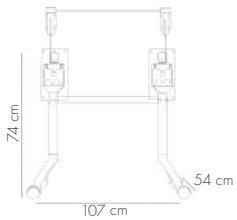

Moon-L Folding V2 | 67 cm Table Base

View Details

Snap | Wheeled Table Base

View Details