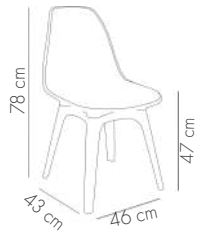

Eos-P Chair

View Details

Eos-O Chair

View Details