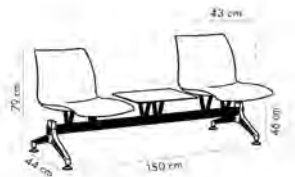

Fabric details page: 307-308

View Details