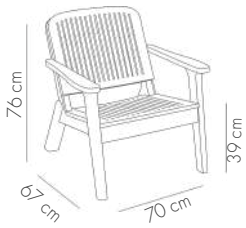

View Details

Silva II Armchair

ANTHRACITE / COOL
GRAY / SMOKE

ANTHRACITE / MINK /
SMOKE

ANTHRACITE / SMOKE
/ SMOKE

View Details

Ali Pad Upholstered Armchair

ANTHRACITE / KNIT 76 - ANTHRACITE