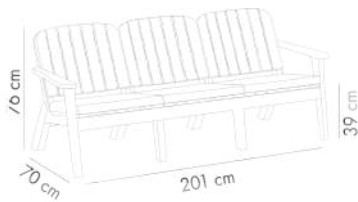

View Details