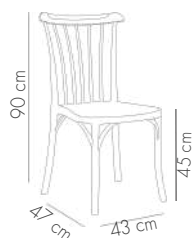

Gozo Pad Upholstered Chair

BEIGE / KNIT 45 -
ORANGE

BLACK / KNIT 76 -
ANTHRACITE

IVORY WHITE / SOFIA
01

NILE GREEN / KNIT 38 -
GREEN

WENGE / SOFIA 04

View Details

Fabric details page: 307-308