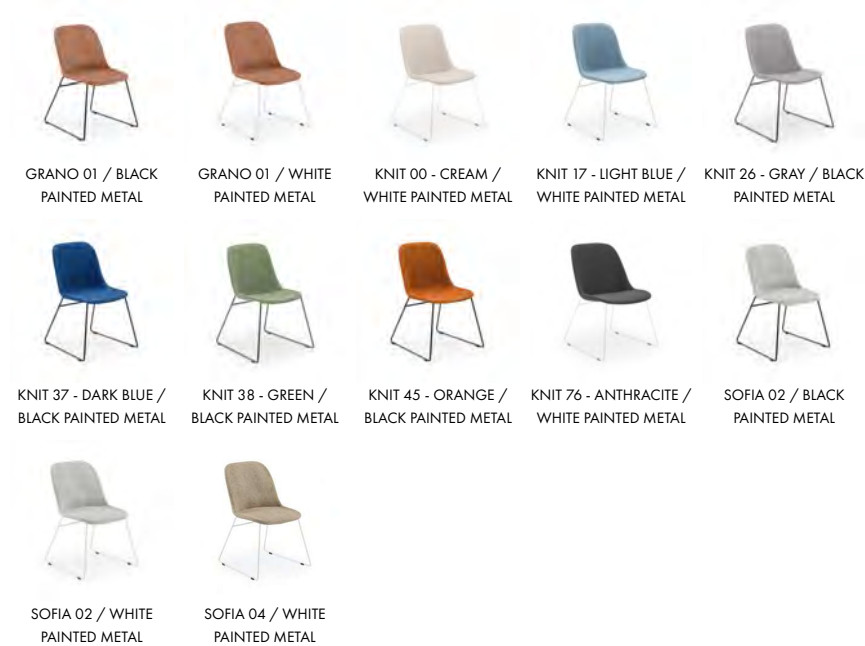

View Details