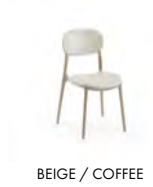

NEW

BEIGE / COFFEE

COOL GRAY-S / COOL GRAY-B

NİLE GREEN / NİLE GREEN-B

View Details

Shell-P Chair

ANTHRACITE / ANTHRACITE

BEIGE / BEIGE