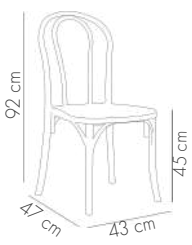

WENGE

View Details

Sozo Chair

BEIGE

BLACK

IVORY WHITE

WENGE

View Details