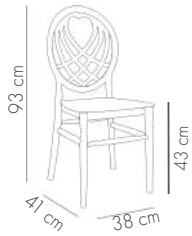

GOLD

IVORY WHITE

PEARL

SILVER

View Details

Flora Chair

BLACK

GOLD