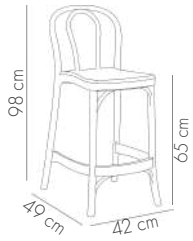

Painted Leg
Option

View Details

Sozo Bar | 65 cm Bar Chair

BEIGE

BLACK

IVORY WHITE

View Details

Sozo Bar | 75 cm Bar Chair