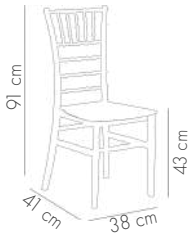

Tiffany Chair

View Details

Elite Chair

View Details