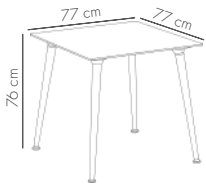

View Details

Table top details page: 312

Lamax-F | 90x90 cm Table