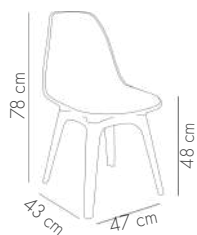

Eos-P Pad Upholstered Chair