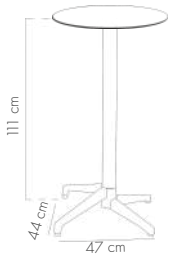

View Details

Moon-C Bar Ø69 | Fixed Bar Table

HPL/CPL TERRAZZO-2 /
BEIGE

HPL/CPL TERRAZZO-2 /
BLACK

HPL/CPL TERRAZZO-2 /
ANTHRACITE

HPL/CPL TERRAZZO-2 /
IVORY WHITE

HPL/CPL TERRAZZO-2 /
MINK

Table top details page: 312