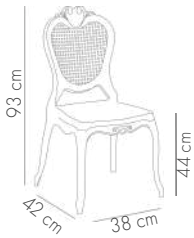

View Details

Napolyon XL Chair

BLACK

GOLD

IVORY WHITE

PEARL

SILVER

View Details