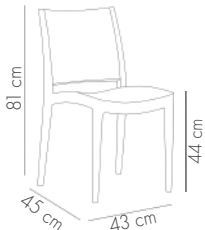

View Details