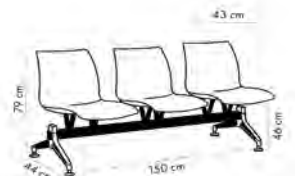

KNIT 26 - GRAY

KNIT 37 - DARK BLUE

KNIT 38 - GREEN

KNIT 45 - ORANGE

KNIT 76 - ANTHRACITE

Fabric details page: 307-308

View Details

Elliptic 30 mm styrofoam covered with UV protected yarns.