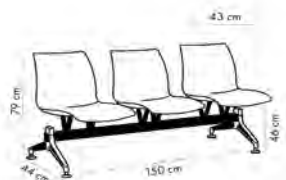

BLACK

IVORY WHITE

View Details

Eos-X2 Pad Upholstered Waiting Chair

GRANO 01

GRANO 02

KNIT 00 - CREAM

KNIT 17 - LIGHT BLUE