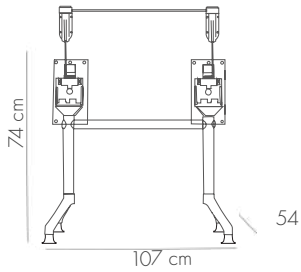

Snap | With Pingo Table Base

View Details