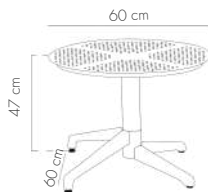

MOON Ø60 cm Coffee Table

ANTHRACITE

BEIGE

BLACK

IVORY WHITE

MINK

View Details

Silva Coffee Table