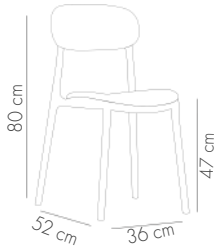

View Details

Fabric details page: 307-308

Duo Pad Upholstered Chair