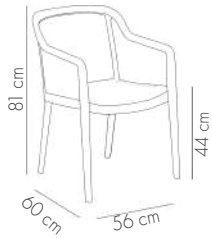

BLACK

CEMENT GRAY

IVORY WHITE

MINK

NILE GREEN

WENGE

View Details

Specto-XL Armchair