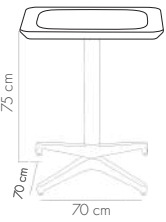

Haz 70x70 cm | Fixed Table

NEW

CATAS
TESTED

View Details

Haz 70x70 cm V2 | Foldable Table

NEW

CATAS
TESTED

View Details