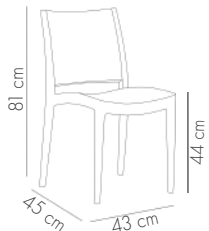

Specto Pad Upholstered Chair