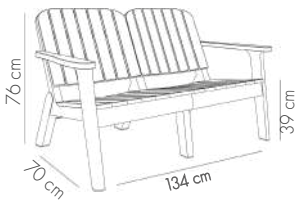

Silva | Double Seating Group

View Details

Silva | Triple Seating Group

View Details