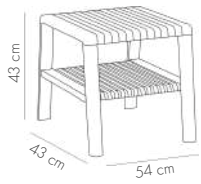

MOON V2 49 cm | Foldable Bar Table Base

View Details

Joker Coffee Table

ANTHRACITE

BEIGE

IVORY WHITE

MINK

View Details