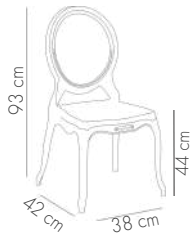

BEIGE

BLACK

IVORY WHITE

View Details

Helena-PC Chair

TRANSPARENT

View Details

Freya Chair