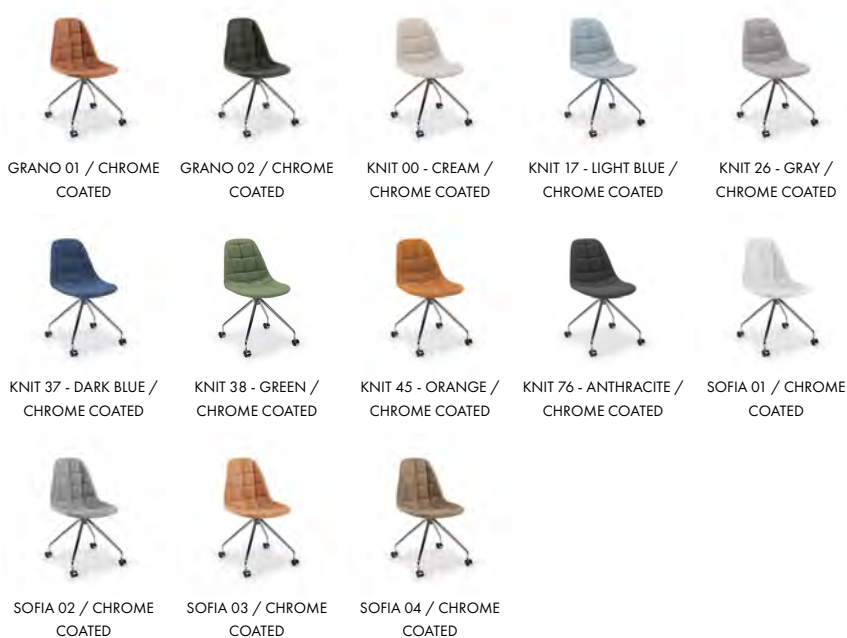

View Details

Eos-P Pad Upholstered Chair

Fabric details page: 307-308

View Details

Eos-O Pad Upholstered Chair

Fabric details page: 307-308

View Details

Eos-VX Pad Upholstered Chair