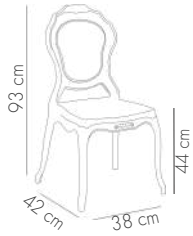

BEIGE

BLACK

IVORY WHITE

View Details

Hera-PC Chair

TRANSPARENT

View Details

Helena Chair