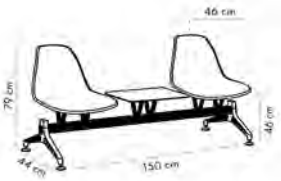

SOFIA 04

Fabric details page: 307-308

View Details

Eos-X3 Pad Upholstered Waiting Chair

GRANO 01

GRANO 02

KNIT 00 - CREAM

KNIT 17 - LIGHT BLUE