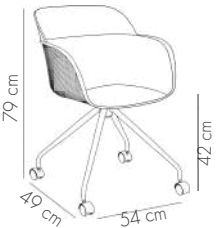

Shell-Z Armchair

Shell-O Armchair