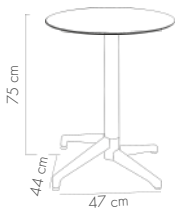

HPL/CPL TERRAZZO-2 /
BEIGE

HPL/CPL TERRAZZO-2 /
MINK

Table top details page: 312

View Details

MOON-C Ø60 cm V2 | Foldable Table

HPL/CPL TERRAZZO-2 /
ANTHRACITE

HPL/CPL TERRAZZO-2 /
IVORY WHITE

HPL/CPL TERRAZZO-2 /
BLACK