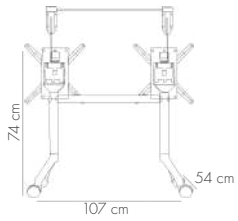

Snap-L | Wheeled Table Base

BLACK

View Details

Snap-L | With Pingo Table Base

BLACK

View Details