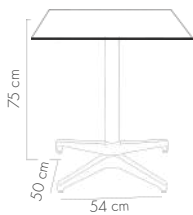

Table top details page: 312

View Details

MOON-C 77x77 cm V2 | Foldable Table

Table top details page: 312

View Details

Ivy-L | Ø77 cm Table

NEW

HPL/CPL TERRAZZO-2 /
BLACKHPL/CPL TERRAZZO-2 /
IVORY WHITEHPL/CPL TERRAZZO-2 /
MINKHPL/CPL TERRAZZO-2 /
BEIGEHPL/CPL TERRAZZO-2 /
TERRACOTTA