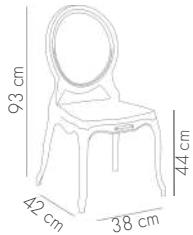

View Details