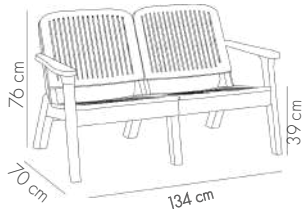

Silva II | Double Seating Group