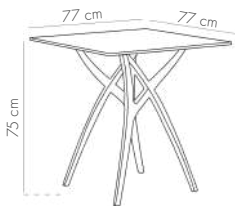

Table top details page: 312

View Details

IVY-L 90x90 cm Table