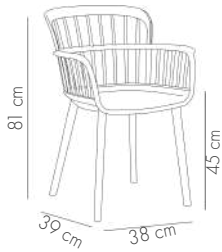

View Details

Eva-P Knitted Armchair