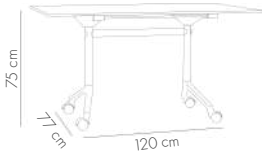

Snap | 80x140 cm Table