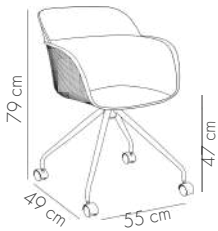

Shell- O Pad Upholstered Armchair