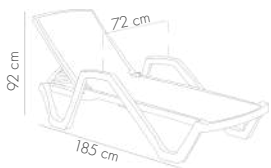

ANTHRACITE / BLACK 400	ANTHRACITE / YELLOW 1100	ANTHRACITE / GREEN 3045471	ANTHRACITE / BLACK E- 3045154	IVORY WHITE / BLUE 4219
IVORY WHITE / YELLOW 1100	IVORY WHITE / DARK BLUE 4011	IVORY WHITE / GREEN 3045471	IVORY WHITE / DARK BLUE E-3045211	IVORY WHITE / BLUE E- 3045213
IVORY WHITE / BEIGE & COFFEE C-3045342	MINK / BLUE 4219	MINK / YELLOW 1100	MINK / GREEN 3045471	MINK / BLUE E-3045213

View Details

Net details page: 304-305