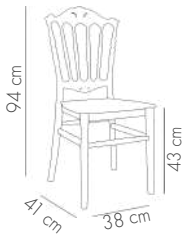

View Details