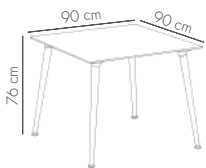

HPL/CPL WHITE MARBLE / BLACK PAINTED METAL

View Details

Table top details page: 312

MOON Bar Ø60 cm | Fixed Bar Table

ANTHRACITE

BEIGE

BLACK

IVORY WHITE