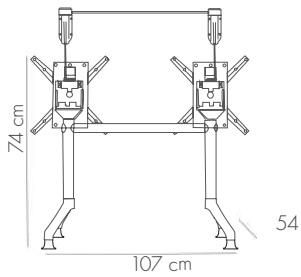

Snap-L | With Pingo Table Base

BLACK