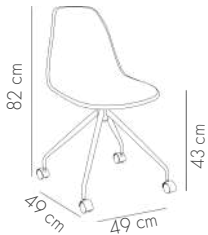

Eos-P Chair

View Details

Eos-O Chair

View Details