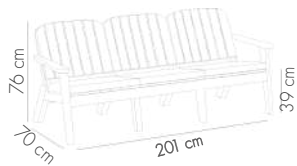

View Details