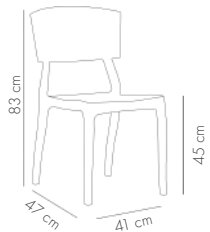

View Details