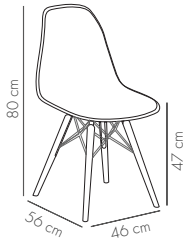

View Details

Laser-M Chair