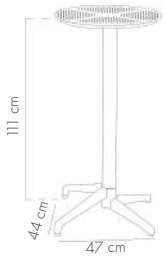

MOON Bar Ø60 cm | Fixed Bar Table

View Details

MOON Bar Ø60 cm V2 | Foldable Bar Table

View Details