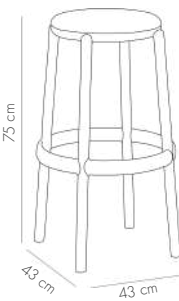

Duo Pad Bar | 65 cm Upholstered Bar Chair

Fabric details page: 307-308

View Details

Duo Pad Bar | 75 cm Upholstered Bar Chair

Fabric details page: 307-308

View Details

Sozo Pad Bar | 65 cm Upholstered Bar Chair