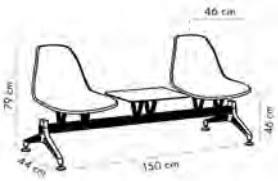

BEIGE

BLACK

IVORY WHITE

ORANGE

RED

TURQUOISE

View Details

Eos-X3 Waiting Chair