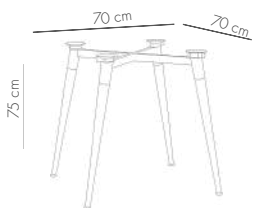

View Details

Table top details page: 312