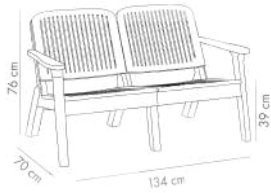

Silva II Lounge Set

View Details

Silva II Lounge Set

View Details