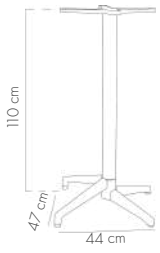

MOON 49 cm | Fixed Bar Table Base