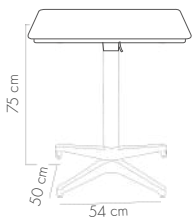

ANTHRACITE

BEIGE

BLACK

IVORY WHITE

MINK

View Details

MOON 80x80 cm | Fixed Table

ANTHRACITE