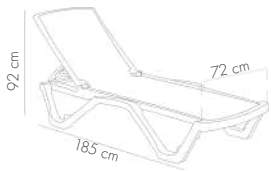

MARE | without armrest Sunbed

ANTHRACITE / BLACK 400	ANTHRACITE / YELLOW 1100	ANTHRACITE / GREEN 3045471	ANTHRACITE / BLACK E- 3045154	ANTHRACITE / BLUE E- 3045213
ANTHRACITE / BEIGE & COFFEE C-3045342	IVORY WHITE / YELLOW 1100	IVORY WHITE / BLUE 4219	IVORY WHITE / GREEN 3045471	IVORY WHITE / DARK BLUE E-3045211
IVORY WHITE / BLUE E- 3045213	IVORY WHITE / BEIGE & COFFEE C-3045342	MINK / BEIGE-BROWN 271	MINK / GREEN 3045471	MINK / BEIGE & COFFEE C-3045342

View Details

Net details page: 304-305

MARE | with armrest Sunbed