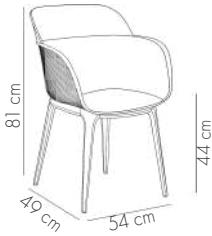

Shell-WP Armchair

View Details

Nes Armchair

NEW

View Details