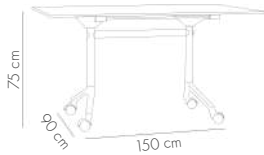

Snap | 90x150 cm Table

HPL/CPL ANTHRACITE GRAY / BLACK WITH WHEELS   HPL/CPL BLACK MARBLE / BLACK WITH WHEELS   HPL/CPL NOVECENTO / BLACK WITH WHEELS   HPL/CPL TERRAZZO-2 / BLACK WITH WHEELS   HPL/CPL WHITE / BLACK WITH WHEELS

HPL/CPL WHITE MARBLE / BLACK WITH WHEELS

Pingo Leg Option

View Details

ANTARES 70x70 cm | CHROME LEG Table

ANTHRACITE

BEIGE

IVORY WHITE

MINK

WENGE

View Details