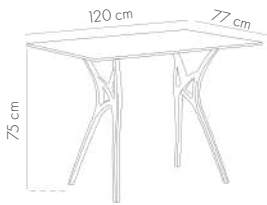

HPL/CPL TERRAZZO-2 /
MINK

HPL/CPL TERRAZZO-2 /
BEIGE

HPL/CPL TERRAZZO-2 /
TERRACOTTA

Table top details page: 312

View Details

IVY-L 80x140 cm Table

NEW

HPL/CPL TERRAZZO-2 /
IVORY WHITE