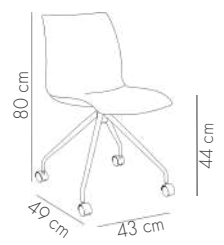

Laser-O Chair

NEW

View Details

Laser-VX Chair

View Details