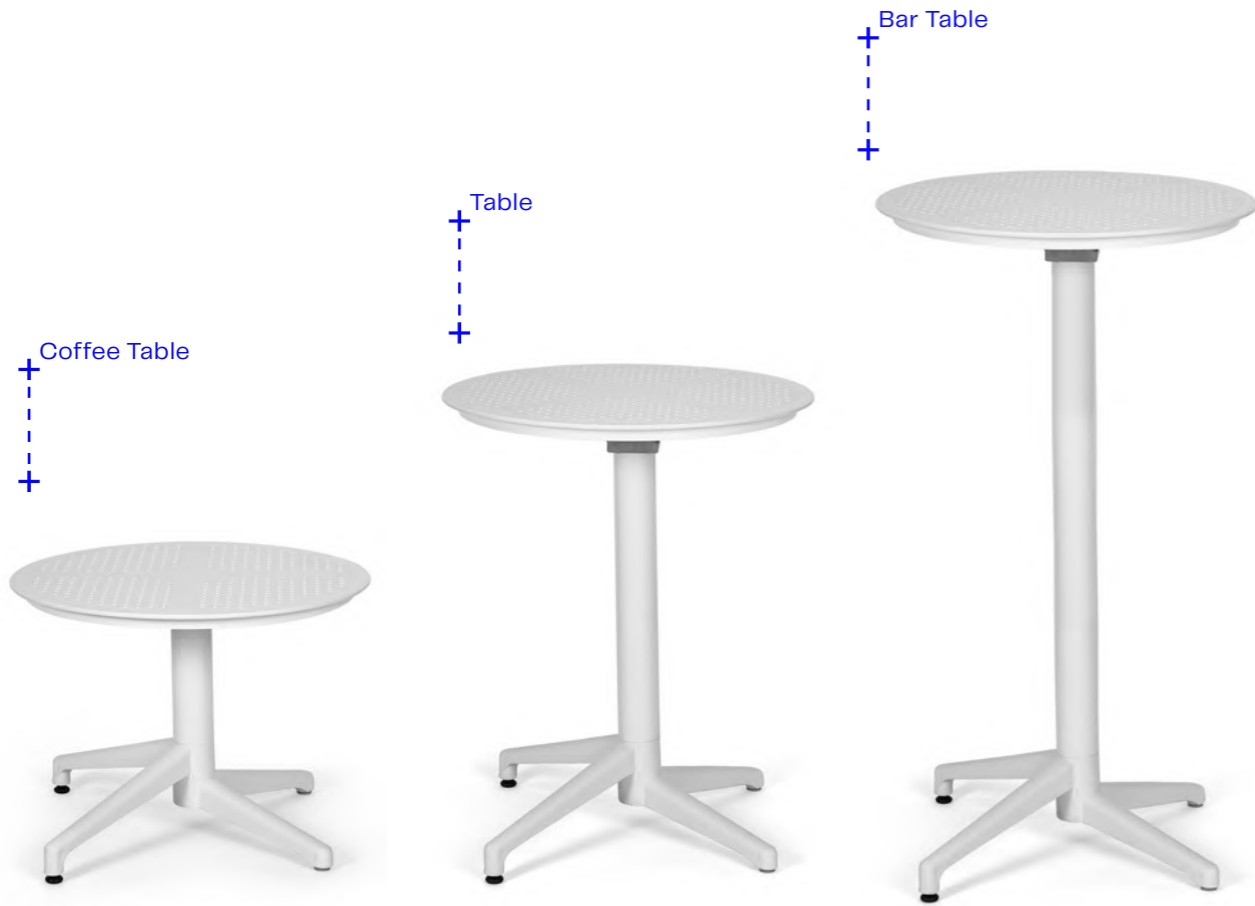

Chair **Laser-O**

Snap Table is function manifested in a product. It is **foldable, stackable, and easily movable** at the same time. So you can arrange your space in just a snap.

It turns into a work desk in the office, *a dining table in cafes and restaurants*, and a table you can use in **every room and for any purpose at home.**

Stackable

Double Foldable Mechanism

DESIGNED *TO FOLD*

The Moon table base is available with two mechanisms—**foldable and fixed**—and comes in three *different sizes suitable* for coffee tables, standard tables, and bar tables.

Combining *beauty and functionality*, the durable closing mechanism of the foldable leg allows for effortless stacking, creating a **versatile and space-saving environment.**

The Moon table base is available with *two mechanisms—foldable and fixed*—and comes in three different sizes suitable for **coffee tables, standard tables, and bar tables.**

Combining *beauty and functionality*, the durable closing mechanism of the foldable leg allows for effortless stacking, creating a **versatile and space-saving environment.**

+

47 cm leg
fixed - 49 cm cross