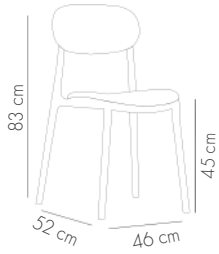

Duo Chair

NEW

NEW

NEW

View Details

Shell-P Chair

View Details