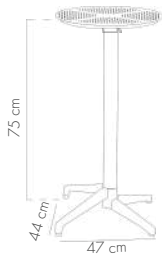

View Details

MOON Ø60 cm V2 | Foldable Table

ANTHRACITE

BEIGE

BLACK

IVORY WHITE

MINK

View Details