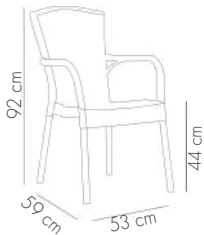

View Details