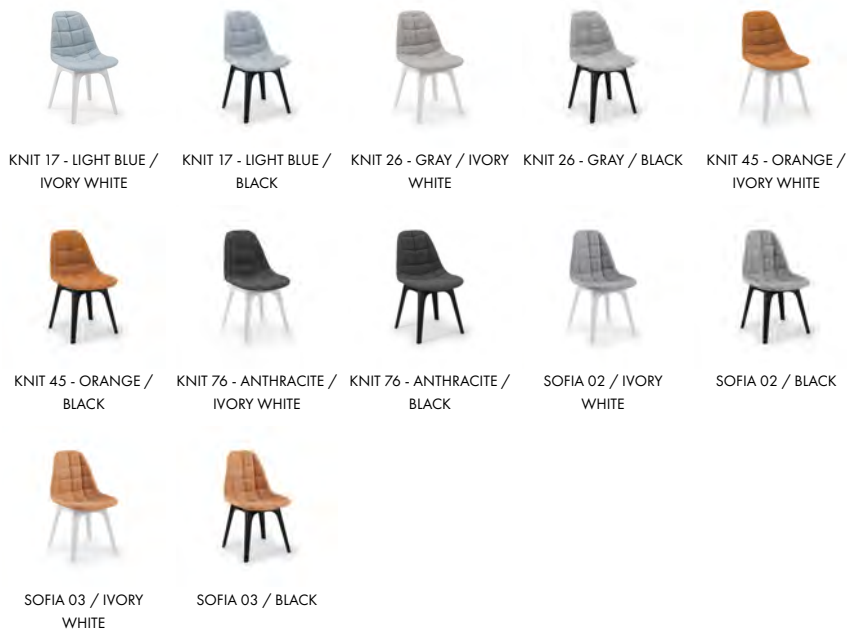

Fabric details page: 307-308