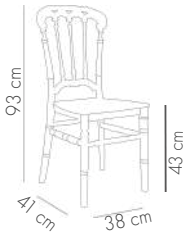

Roma Chair

View Details

Stella Chair

View Details