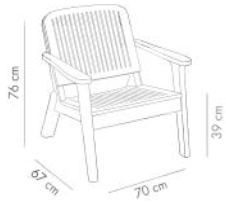

Silva II Lounge Set

View Details

Silva II Lounge Set

View Details