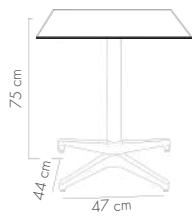

MOON-C 60x60 cm | Fixed Table

HPL/CPL TERRAZZO-2 /
BLACK

HPL/CPL TERRAZZO-2 /
ANTHRACITE

HPL/CPL TERRAZZO-2 /
IVORY WHITE

HPL/CPL TERRAZZO-2 /
BEIGE

HPL/CPL TERRAZZO-2 /
MINK

Table top details page: 312

View Details