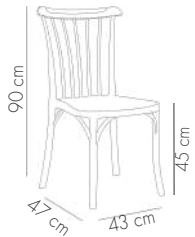

View Details