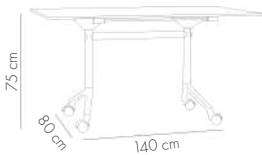

Snap | 77x120 cm Table

Snap | 80x140 cm Table