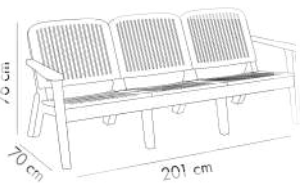

ANTHRACITE / SMOKE

View Details

Silva II Lounge Set

ANTHRACITE / COOL
GRAY

ANTHRACITE / MINK

ANTHRACITE / SMOKE

View Details

Eos-X2 Waiting Chair