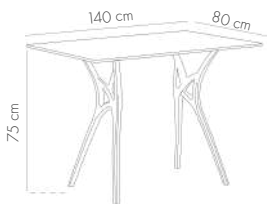

HPL/CPL TERRAZZO-2 /
BLACK

HPL/CPL TERRAZZO-2 /
MINK

HPL/CPL TERRAZZO-2 /
BEIGE

HPL/CPL TERRAZZO-2 /
TERRACOTTA

Table top details page: 312

View Details

Snap | 77x120 cm Table

HPL/CPL ANTHRACITE
GRAY / BLACK WITH
WHEELS