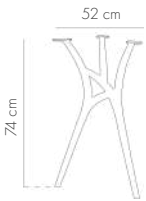

Ivy-L 735mm Table Base

NEW

ELLE
EUROPEAN
DESIGN AWARDS

View Details

Moon Fixed | 49 cm Table Base

View Details