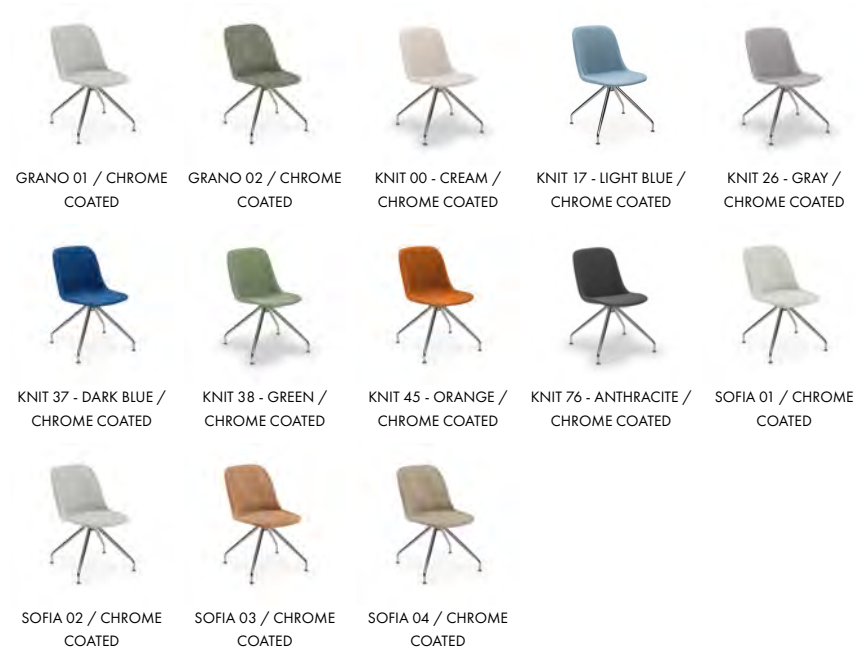

Shell-U Pad Upholstered Chair

Fabric details page: 307-308

View Details

Shell- Z Pad Upholstered Chair

Fabric details page: 307-308

Painted Leg
Option

View Details

Shell- O Pad Upholstered Chair