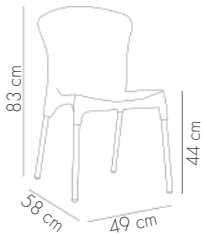

View Details

Ali Pad Upholstered Chair

ANTHRACITE / KNIT 76 - ANTHRACITE

BLACK / GRANO 01

COFFEE / SOFIA 04

COOL GRAY-B / KNIT 17 - LIGHT BLUE

MINK / SOFIA 03

NILE GREEN-B / KNIT 38 - GREEN