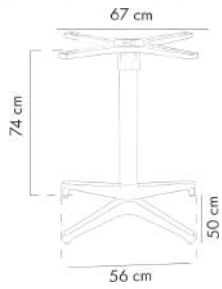

Moon-L Folding V2 | 67 cm Table Base

View Details

Snap | Wheeled Table Base

View Details