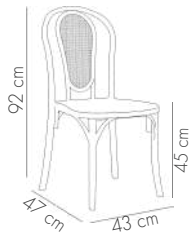

Sozo Pad Upholstered Chair

BEIGE / KNIT 45 -
ORANGE

BLACK / KNIT 76 -
ANTHRACITE

IVORY WHITE / SOFIA
01

WENGE / SOFIA 04

View Details

Fabric details page: 307-308

Sozo-C Pad Upholstered Chair