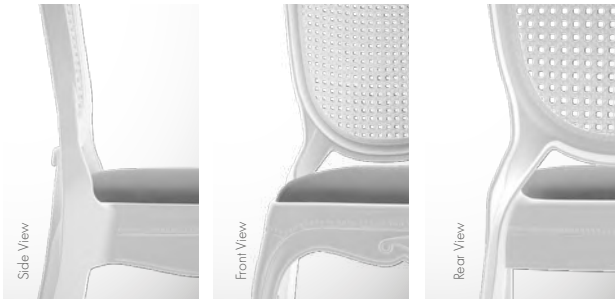

NEW

NEW

HPL Table Top**Ivory White****Novecento****White Marble****Black Marble****Terrazzo-2****Anthracite**

Tia Cushion

- Plywood shell
- Fusing
- 3 cm 28-HD grey sponge
- Mounted to seat with velcro strip
- Fabric Options: Water repellent, Artificial Leather, Velvet, Knit, Sofia, Grano
- Suitable for Hestia, Hera, Helena, Freya, Pandora