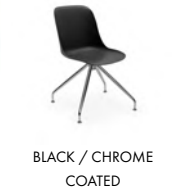

Painted Leg
Option

View Details