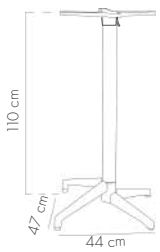

MOON V2 49 cm | Foldable Bar Table Base

View Details

Joker Coffee Table

ANTHRACITE

BEIGE

IVORY WHITE

MINK

View Details