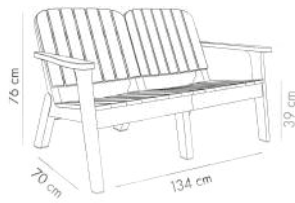

Silva Lounge Set

View Details

Silva Lounge Set

View Details