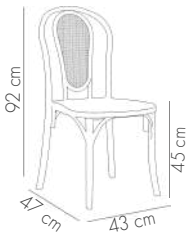

Sozo-C Chair

BEIGE

BLACK

IVORY WHITE

WENGE

View Details

Flash-R Chair

NEW