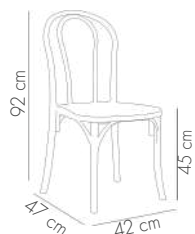

Sozo Pad Upholstered Chair

BEIGE / KNIT 45 -
ORANGE

BLACK / KNIT 76 -
ANTHRACITE

IVORY WHITE / SOFIA
01

WENGE / SOFIA 04

View Details

Fabric details page: 307-308

Sozo-C Pad Upholstered Chair