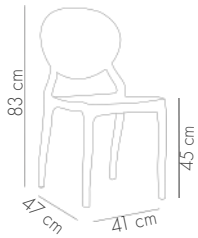

Rotus Chair

View Details

Orient Chair

View Details