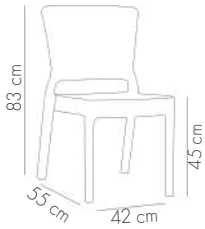

Net details page: 304-305

Antares Chair

ANTHRACITE

BEIGE

IVORY WHITE

MINK

WENGE

View Details