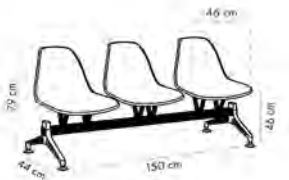

View Details