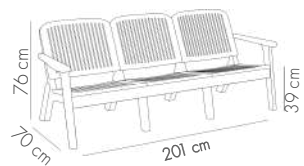

Silva II | Triple Seating Group