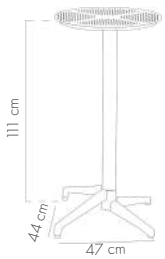

View Details

Moon-C Bar Ø60 cm | Fixed Bar Table

HPL/CPL TERRAZZO-2 /
BEIGE

HPL/CPL TERRAZZO-2 /
IVORY WHITE

HPL/CPL TERRAZZO-2 /
BLACK

HPL/CPL TERRAZZO-2 /
ANTHRACITE

HPL/CPL TERRAZZO-2 /
MINK

Table top details page: 312