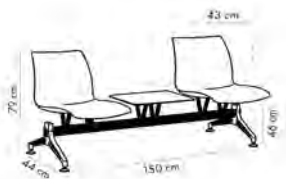

BEIGE

BLACK

CEMENT GRAY

IVORY WHITE

KHAKI

RED

View Details

Laser-X3 Waiting Chair