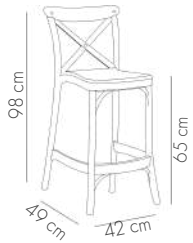

Capri Bar | 65 cm Bar Chair

View Details

Capri Bar | 75 cm Bar Chair

View Details