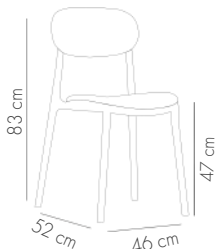

View Details

Fabric details page: 307-308