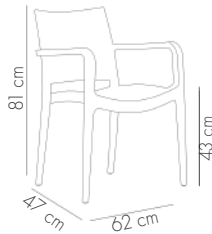

Octa Armchair

View Details

Specto-XL Armchair

View Details