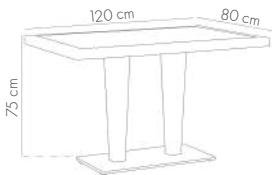

View Details

ANTARES 80x120 cm | Chrome Leg Table

ANTHRACITE

BEIGE

IVORY WHITE

MINK

WENGE

View Details