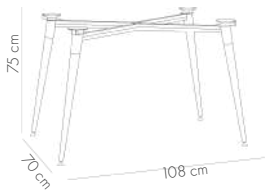

Table top details page: 312

View Details