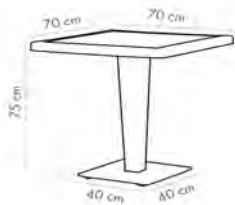

View Details