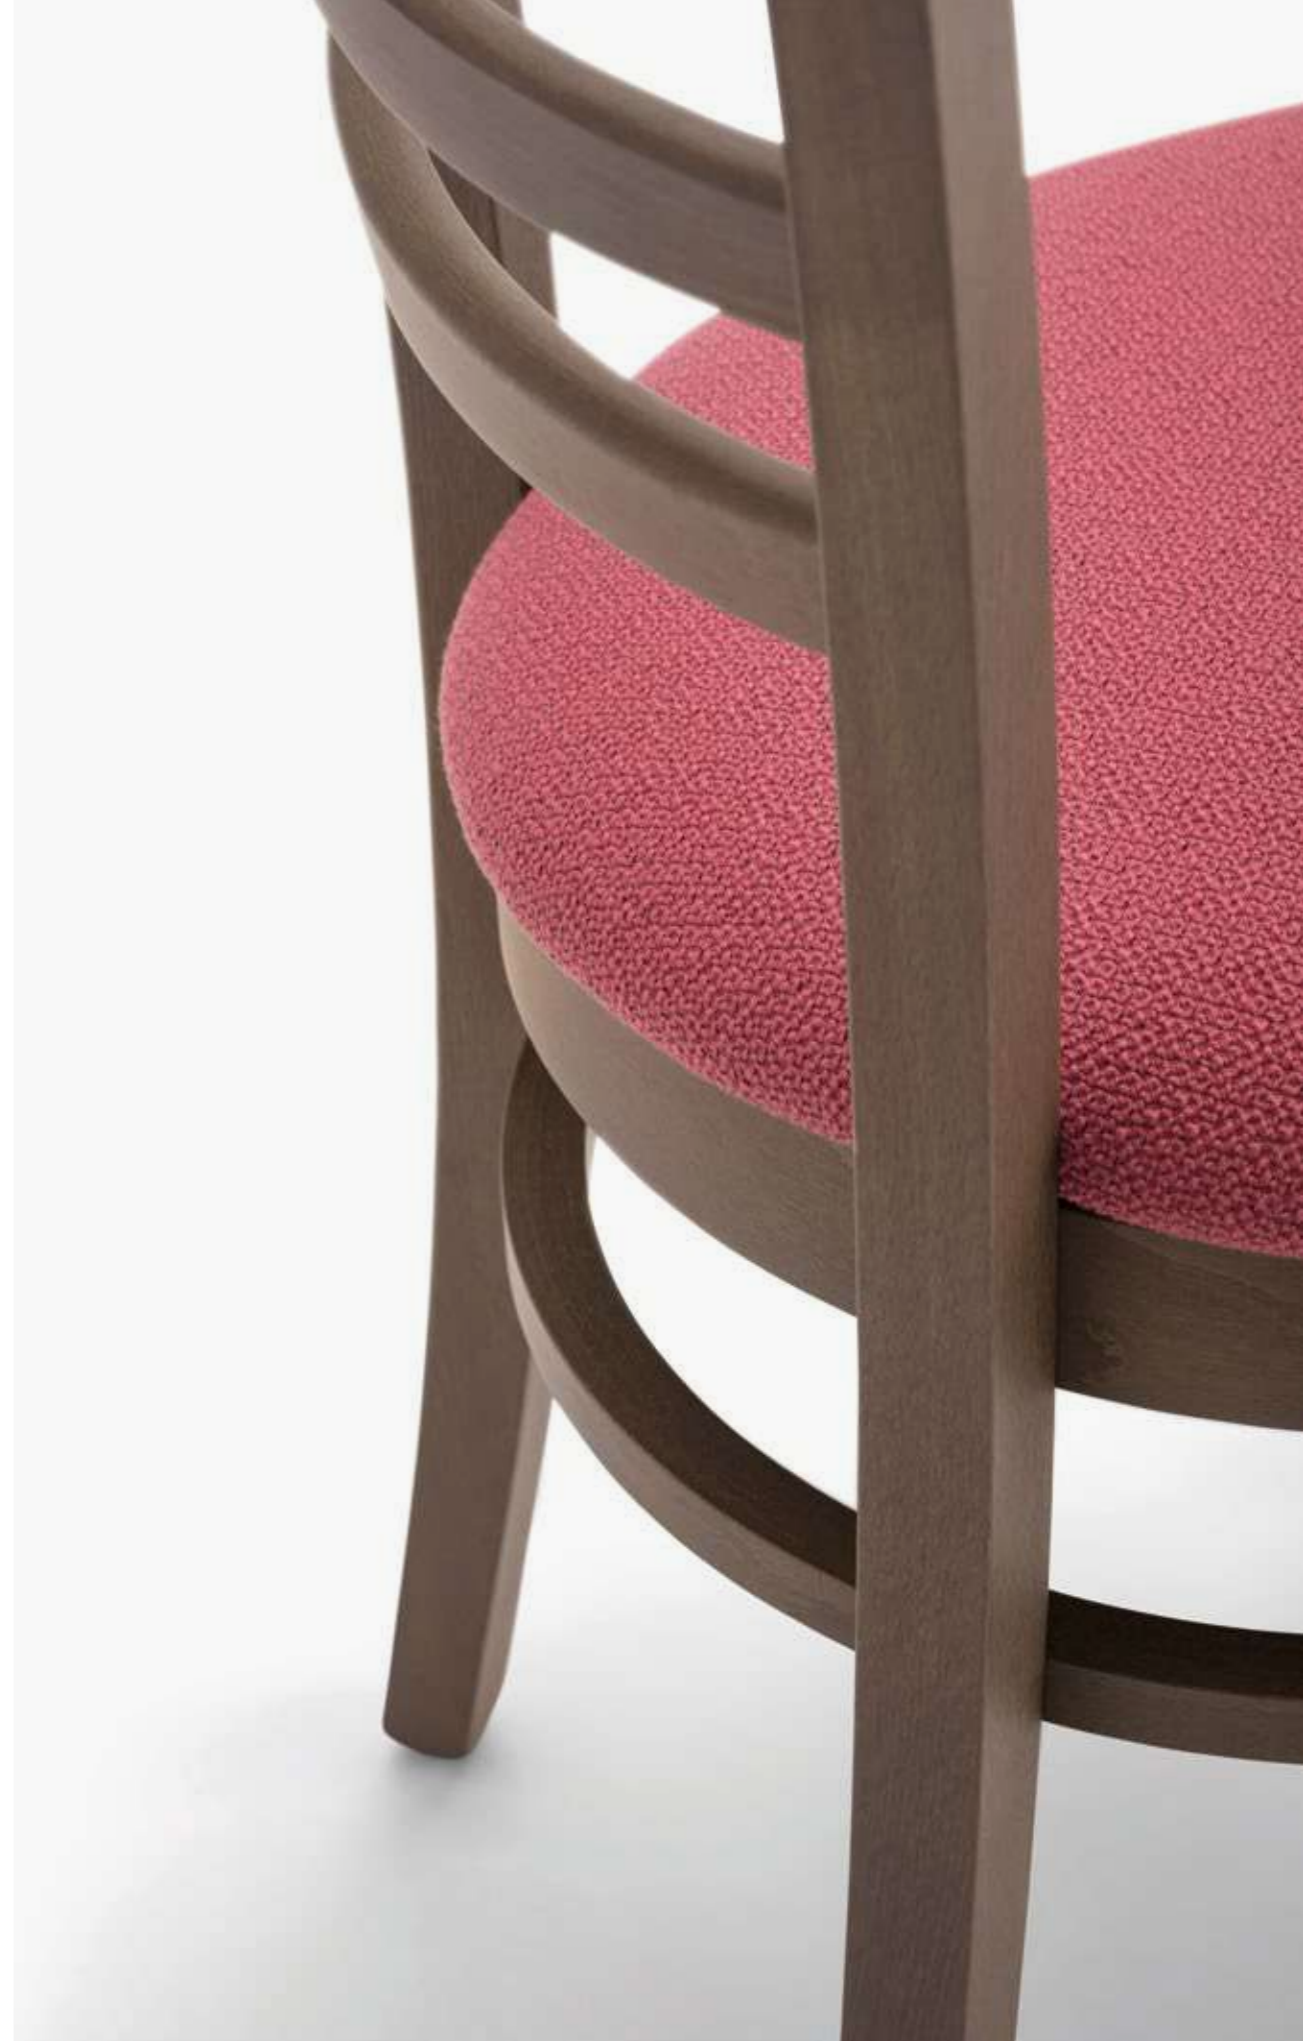

Colour: LAA

Total Height: 96 Seat Height: 47.5 Width: 46.5 Depth: 52.5

AMERICA - 491.i2

Colour: MNY Fabric: Camira Yor. Woden HUDA24
Total Height: 87.5 Seat Height: 47.5 Width: 46.5 Depth: 50

AMERICA - 491.m2