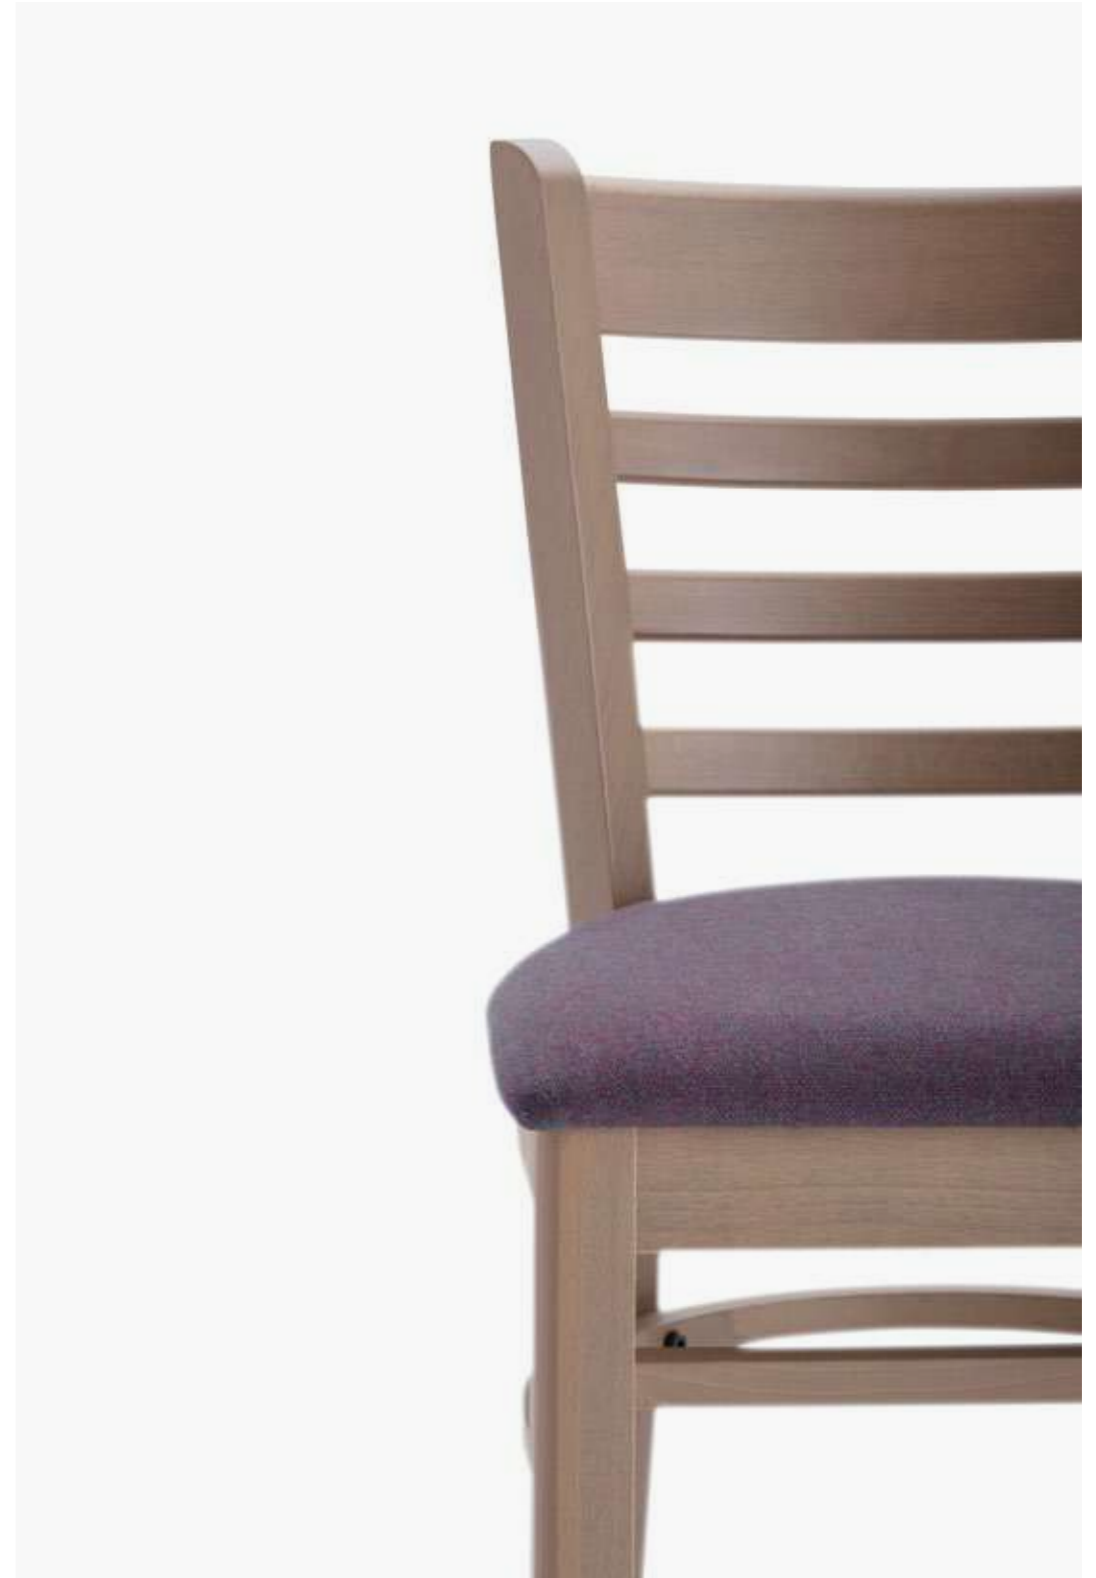

AMERICA - 491a.i2

Colour: MSS Fabric: Camira MLF Hillingdon HMLF41
Total Height: 110.5 Seat Height: 79 Width: 46.5 Depth: 49.5