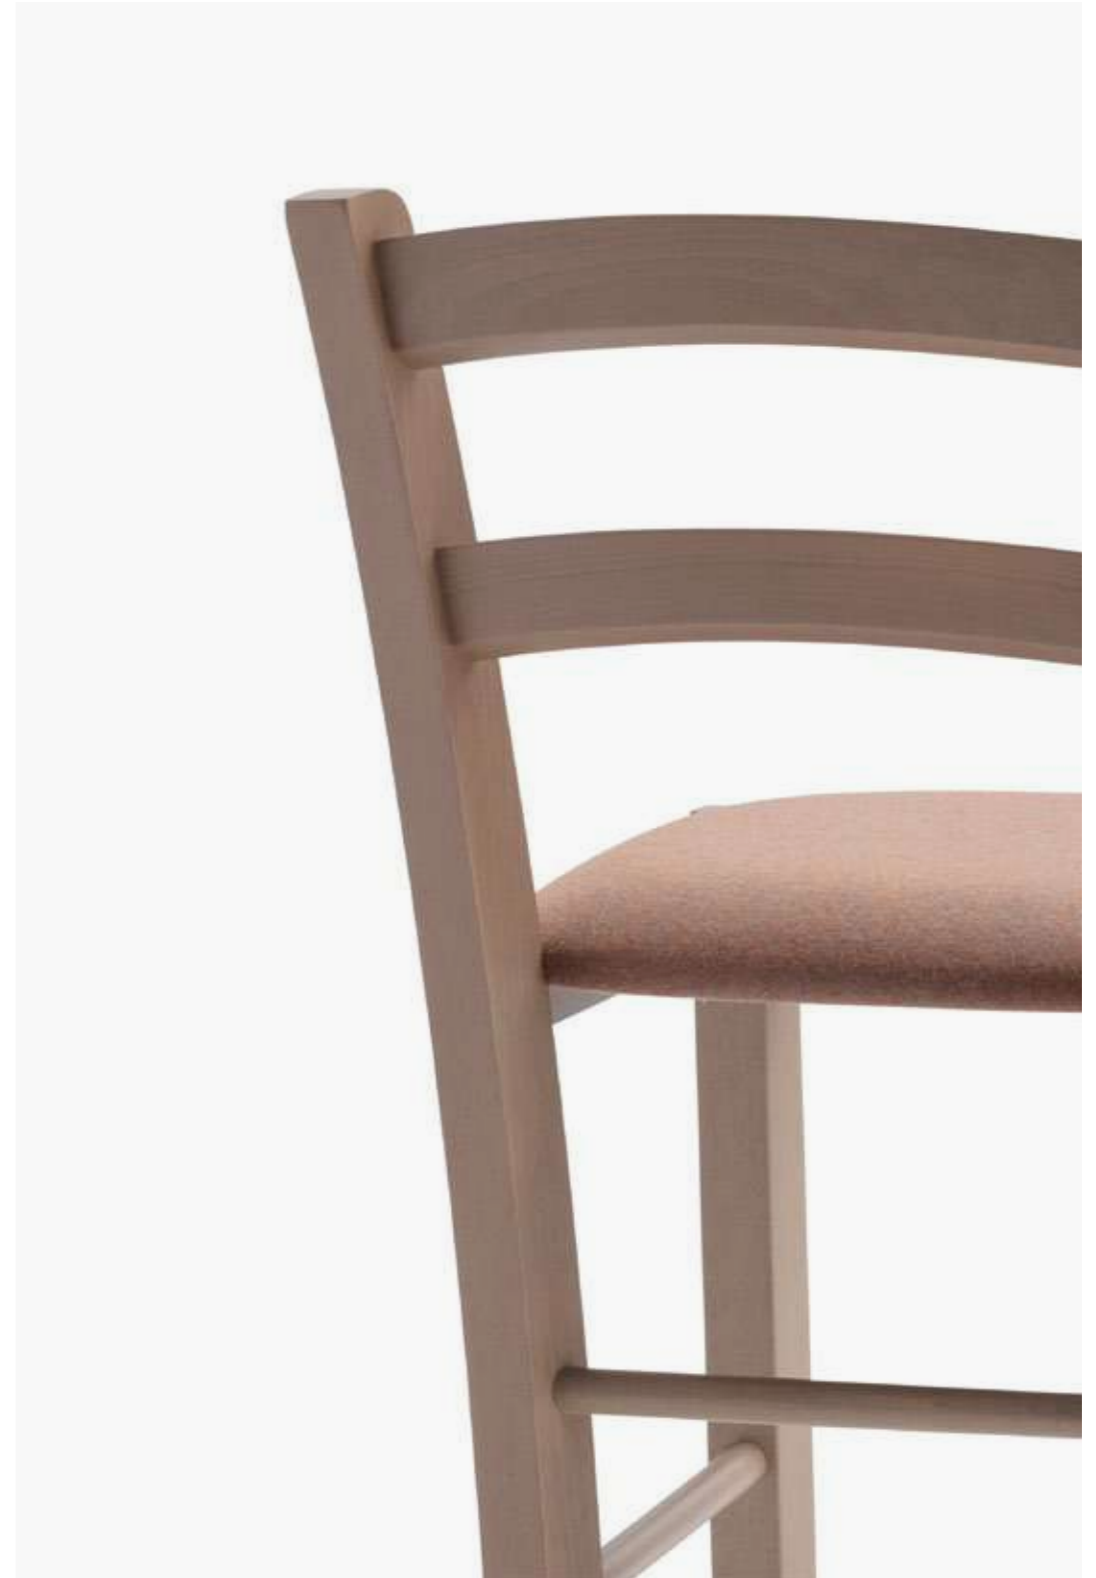

VENEZIA - 42aa.i1

Colour: MSS Fabric: Camira Syn. Success HLDS76
Total Height: 100.5 Seat Height: 75 Width: 40 Depth: 45