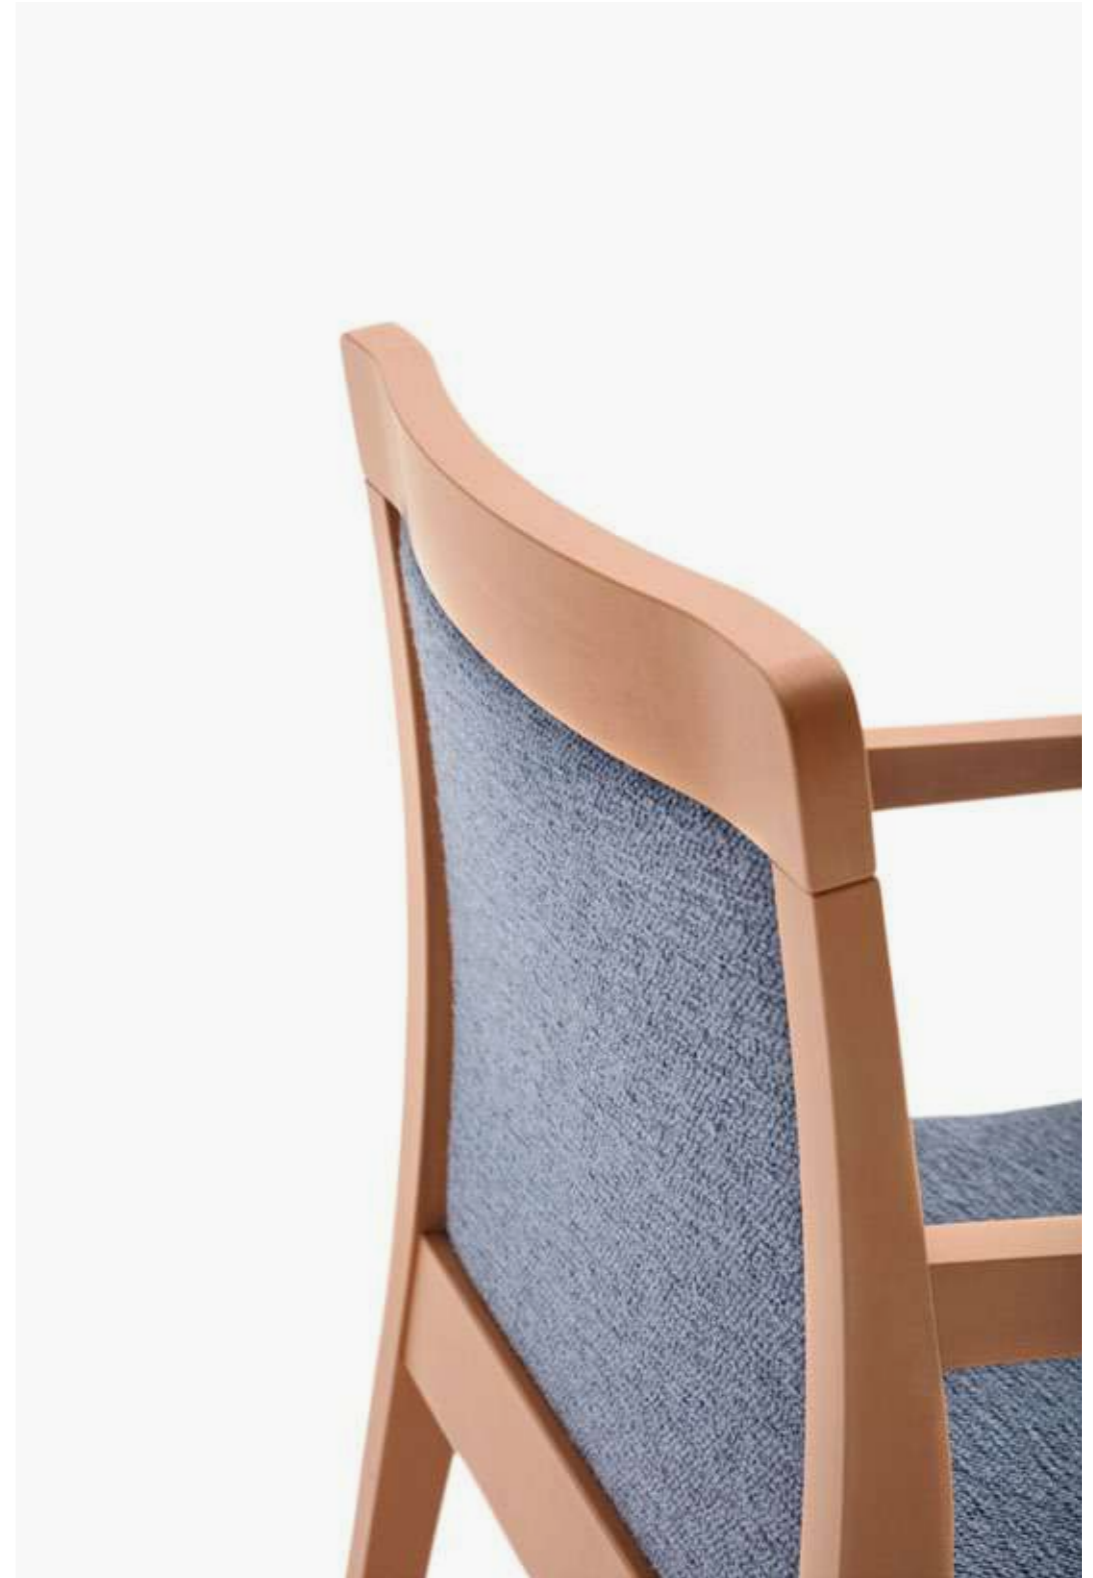

OPERA BOHEME - 49ep.i8

Colour: ATS Fabric: Limonta Perseide 23
Total Height: 86 Seat Height: 48.5 Armrest Height: 67 Width: 58.5 Depth: 58.5